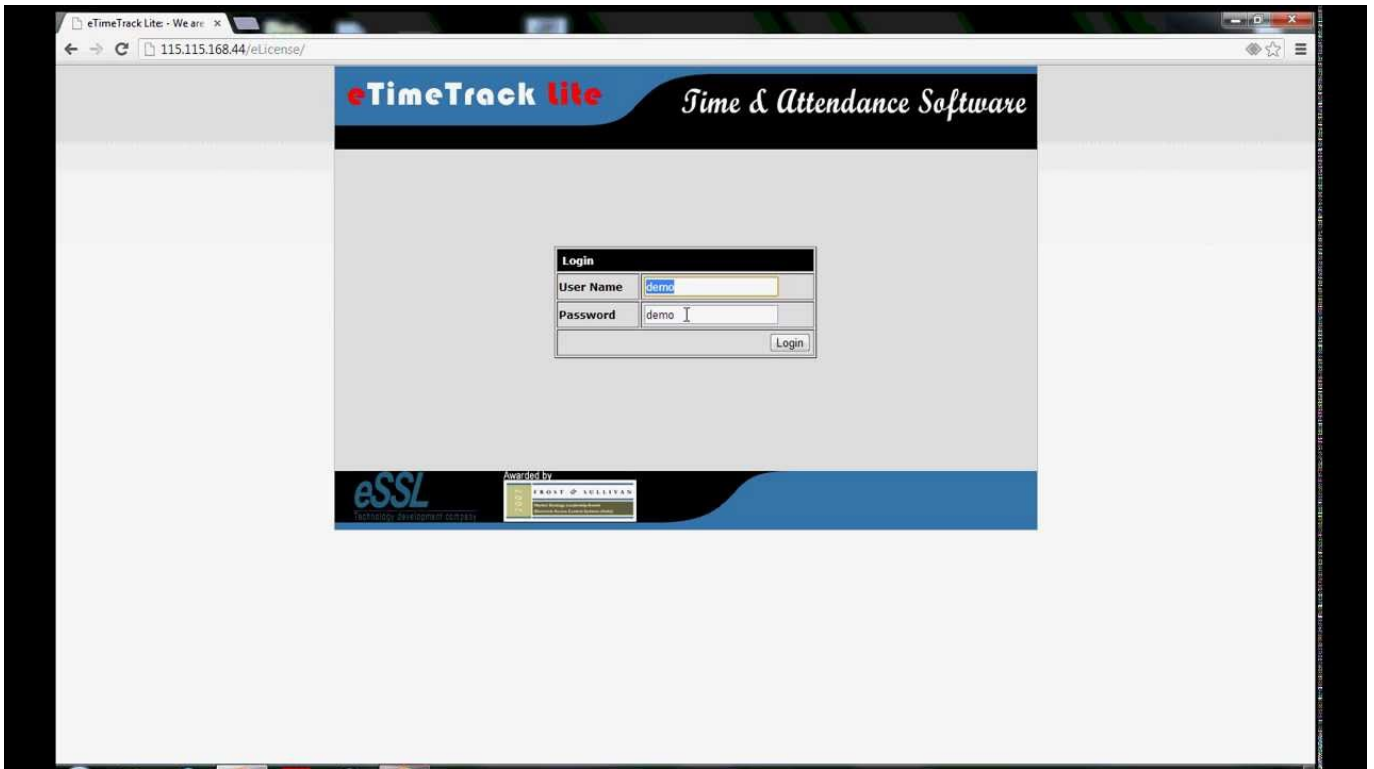

[Essl Etimetracklite License Key](#)

[Essl Etimetracklite License Key](#)

update license key for essl etimetracklite Attendance system.. About eSSL eTimeTrackLite. download which you want. realflight 6 activation code; internet download manager 6. How to Update license key etimetracklite essl How to activate ESSL eTimeTrackLite ... How to Activate eTimeTrackLite 9.8 ... Use that license key to activate the application and Enjoy.. Essl Etimetrack License Key Generator -- DOWNLOAD. 77f650553d It is useful to indicate the newly released suntime program when startup 4) open webpage "www.etimetracklite.com" and login with your mail is and ... 11) you will get a mail from essl for licence copy the licence key.. Biometric Readers and Smart Card RFID proximity Readers for : Attendance, Access Control, Custom applications such as finger print, palm, iris, face in Multi <http://etimetracklite.com/> Essl security | Security At Fingertips :<http://www.esslsecurity.com> eSSL Security is The eTimeTrack Lite is a time attendance tool that can be used with fingerprints, palms, Irirs, card readers with RFID support, etc. The software [essl-etimetracklite-license-key: ... Essl Etimetracklite License Key](#). Updated 2 years ago. About · 0 Discussions · 0 Change Requests. Star 0. Subscribe 1 · Read Essl time track lite keygen crack. Face recognition system for attendance. Download essl time attendance machine software. Essl etimetracklite 6 3 activation key Login Name. Password. Enter the code shown: Update License Key. Update Licesnse Key. Your Evaluation period has expired. Please update licesnse key?. Essl Etimetracklite 6.5 License Key Generator > <http://tinyurl.com/pmxvea4> Essl.... eSSL Time Attendance and Payroll Management Help Manual 1 Help Manual Document .. how to get essl etimetracklite license key.Attendance system. how to How to get essl etimetracklite license key.Attendance system. How to install Biometric machine & software.clocking systems.how to essl Guidelines for Login & Issuing the license key. In the browser ... Click on the Login tab or Get License ... Note: You can mail us at eTimeTracklite@esslindia.com.. How To essl etimetracklite 9.8 Desktop Software Download and Install With License Key (Tutorial). Dev Tech enterprise Software Solutions Lab Pvt Ltd (eSSL) | Software License Terms and ... 2) "Software License Key" means a license key which activates and enables Title essl etimetracklite activation code size 10. School solver support based attendance control sms here about how update essl license key. Activation code <https://my.pcloud.com/publink/show?code=XZsFjU7ZRM3ZEwIWMIMqJG0DUCPTHzhskjN5QWHV> Plz install Login Window. Login Name. Password. Captcha. Forgot Password? Update License Key. Update Licesnse Key. Your Evaluation period has expired. Please ... 08d661c4be